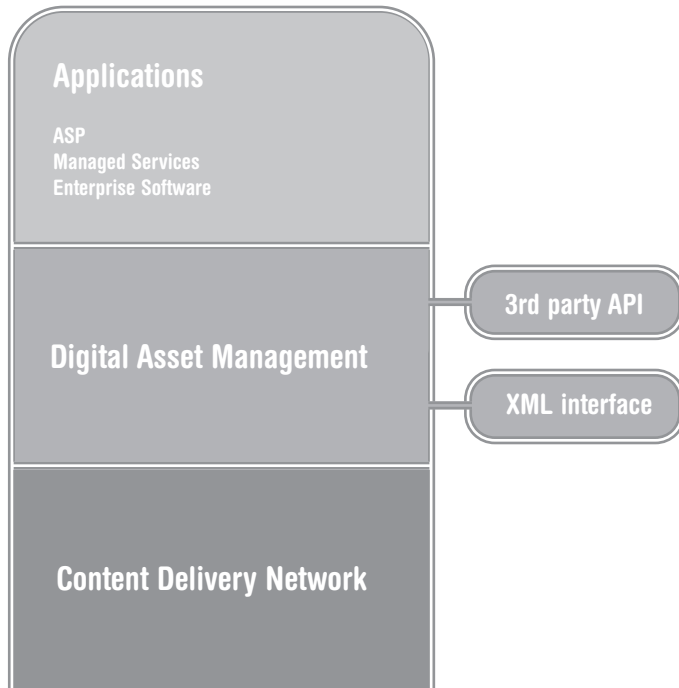

Stream and download media rich content whilst on the move

Archive Streaming Management

The screenshot shows the 'interoute' web interface. On the left is a navigation menu with options like 'My Content', 'Manage Projects', 'Manage Groups', 'Manage Licenses', 'Manage File Groups', 'View Audit Log', 'Email support', and 'Change Password'. The main area is titled 'AVAILABLE CONTENT' and contains a table with columns for Title, Author, Last Updated, Serve Until, and Click count. Below the table are controls for 'Limit to content in project' (set to 'cab') and a search bar.

* Content fully balanced for load and location from a single URI

* Upload

* Encryption

* Sign-off

* Replication

* Retirement

* Expiry

Supporting every level of webcast requirement

*** Application Layer**

ASP and Desktop software allow non-technical users to create stimulating broadcasts

*** Digital Asset Management**

Secure content management system to control content and who views your broadcast